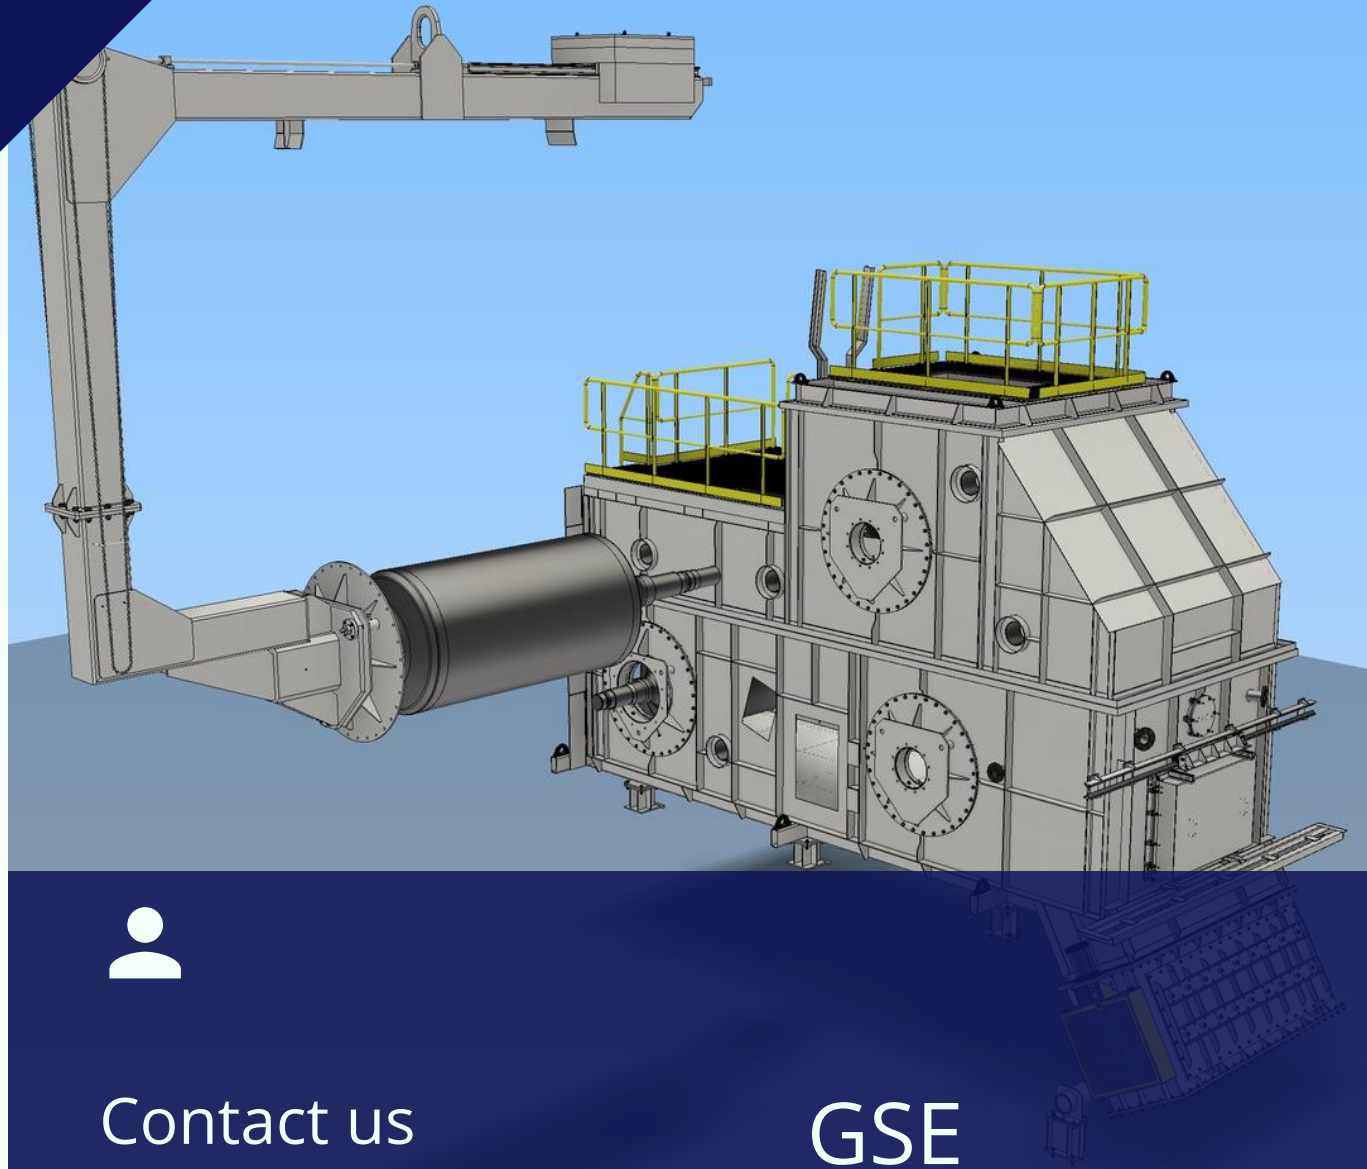

**We
design
the
future**

Contact us

Address: Avenija Dubrovnik 16,
10020 Zagreb, Croatia

E-mail: soldatov.dmitriy@globsteeleng.com

Phone: +385917893846

GSE

The global design and engineering
company

Construction documentation

Areas of work

Construction documentation

GSE develops design documentation of non-standard process equipment and items for various applications in industrial plants.

The design documentation is developed using the Autodesk Inventor, SolidWorks, and Revit software.

The projects are executed by skilled professionals with solid experience in industrial plants.

We offer the most effective solutions at the most optimal price

Who we are

The team of professionals founded in 2011 focused on the full cycle of designing activities related to the construction and reconstruction of the industrial infrastructure objects of all levels of complexity